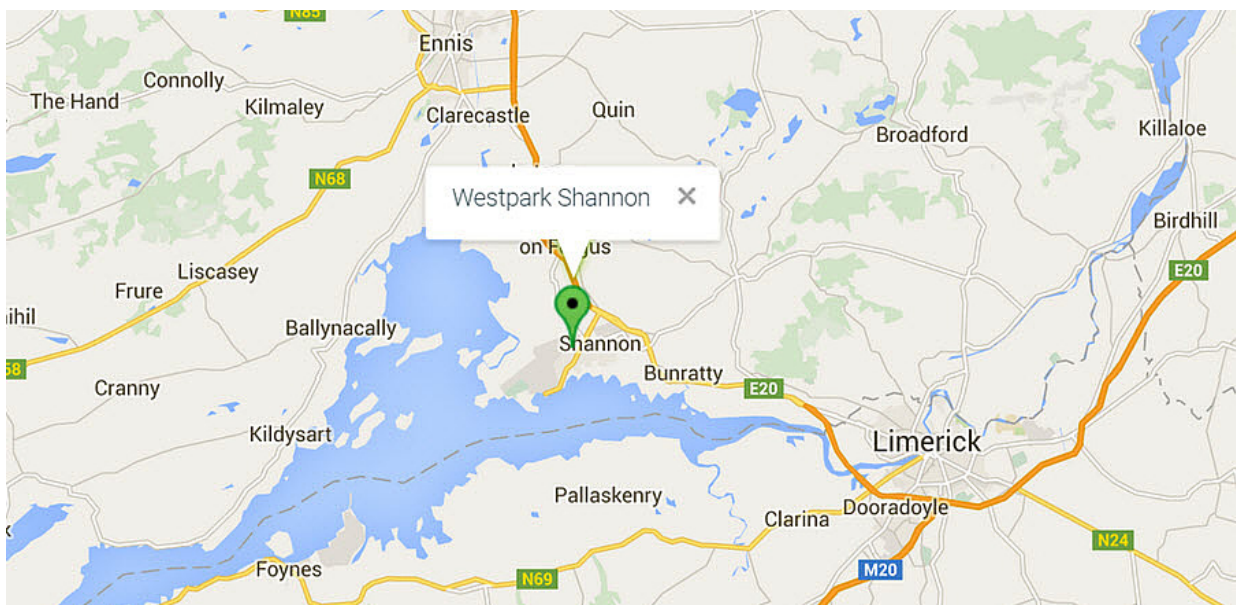

Directions to Westpark Shannon

From the N18 (the main Galway/Limerick Road)

GPS Co-ordinates: N 52deg 42.561' W 008deg 53.630'

- Exit at junction 9 for Shannon Airport and take 1st exit at roundabout which will lead on to a dual carriageway – signposted for Shannon Airport N19
- At Shannon Town roundabout – continue straight through.
- At Drumgeely roundabout turn Right and Into the Shannon Free Zone Industrial Estate.
- First roundabout within the SFZ - turn right.
- Follow signs then for Westpark (Westpark is well signposted within the Free Zone Industrial Estate).
- Once you drive through the main entrance at Westpark, follow the road straight ahead for 700m and around the Campus along the upper road which will bring you up to the front of Building 4000. Visitor car parking is available in the Red car park (RED C) adjacent to Building 4000